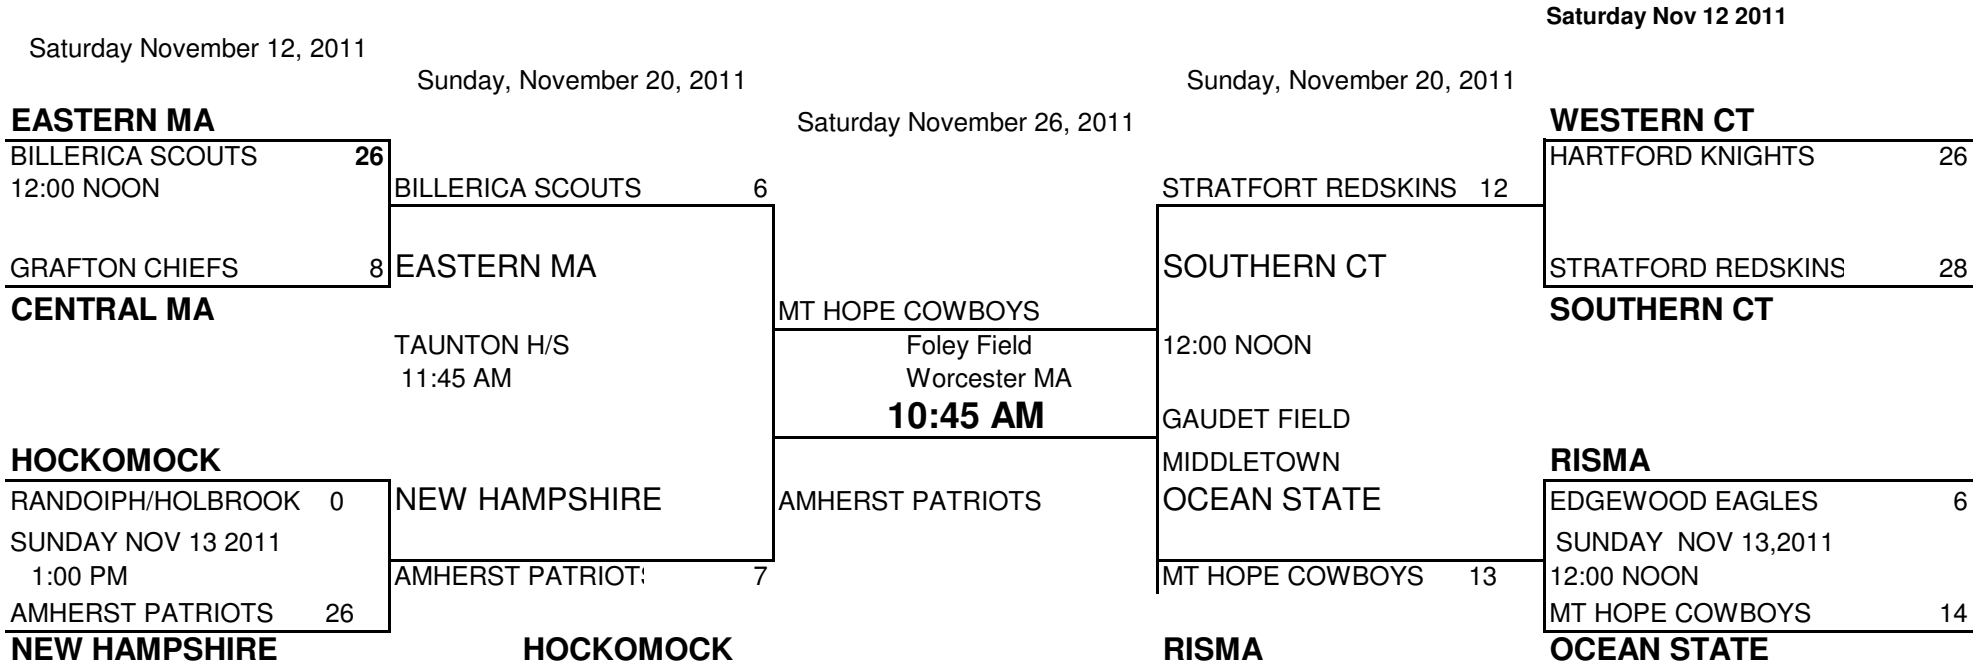

New England Region 2011 PLAY-OFFS

Division 2 Play-offs

Pee Wee Division

HOST TEAMS ARE BOTTOM TEAMS