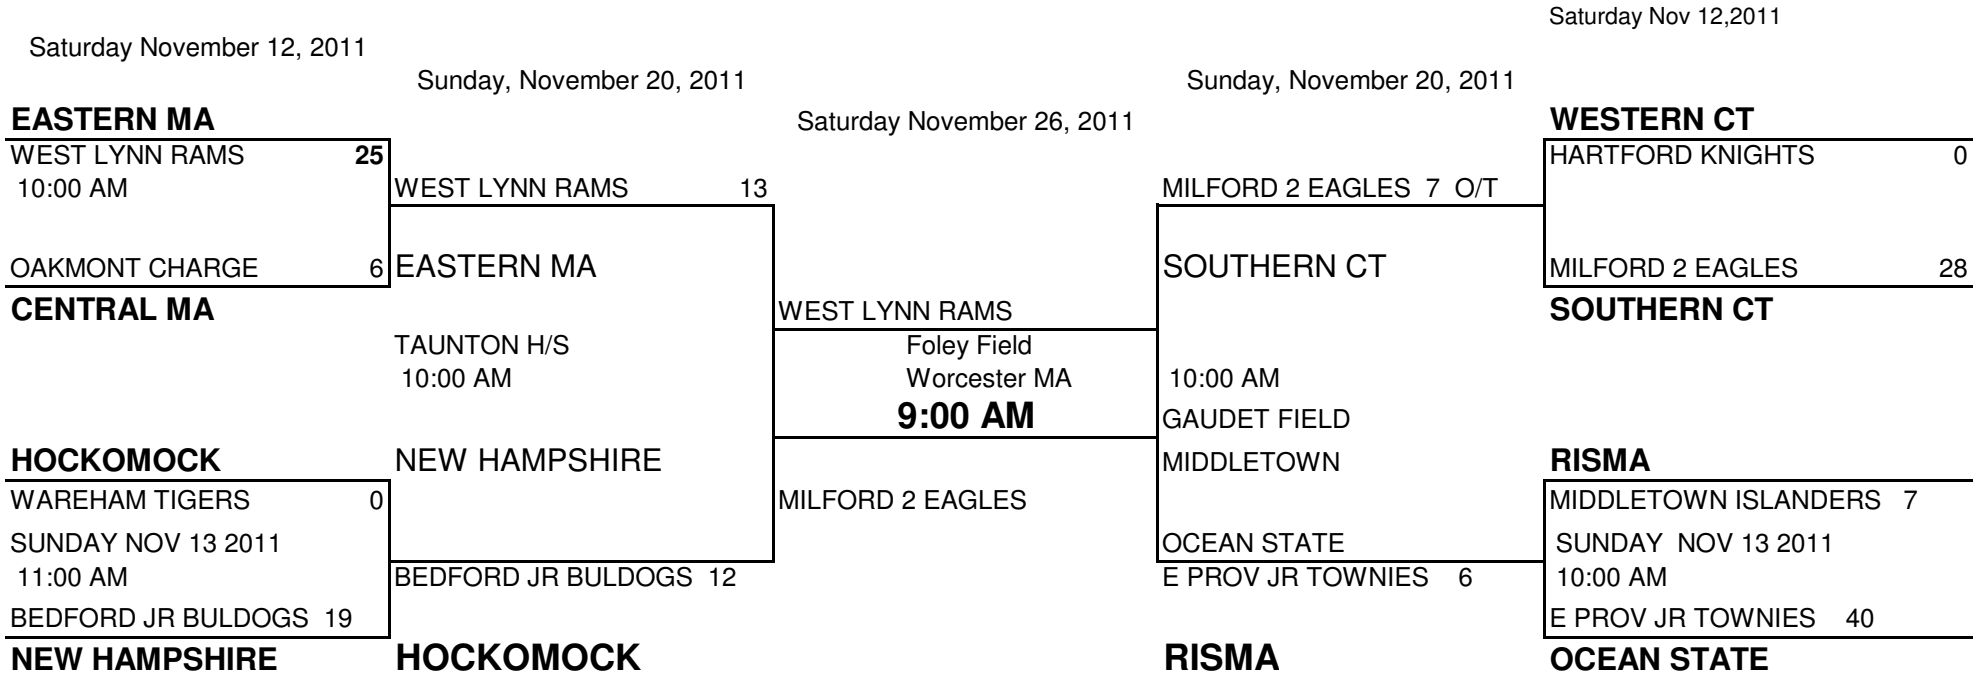

RISMA

WESTERN CT

NEW FAIRFIELD FALCONS	0
-----------------------	---

NEWINGTON KNIGHTS	13
-------------------	----

SOUTHERN CT

RISMA

EDGEWOOD EAGLES	6
SUNDAY NOV 13 2011	
2:00 PM	
E PROVIDENCE JR TOWNIES	18

OCEAN STATE

HOST TEAMS ARE BOTTOM TEAMS

New England Region 2011 PLAY-OFFS

Division 2 Play-offs

Pee Wee Division

HOST TEAMS ARE BOTTOM TEAMS

New England Region 2011 PLAY-OFFS

Division 2 Play-offs

Jr. Pee Wee Division

HOST TEAMS ARE BOTTOM TEAMS