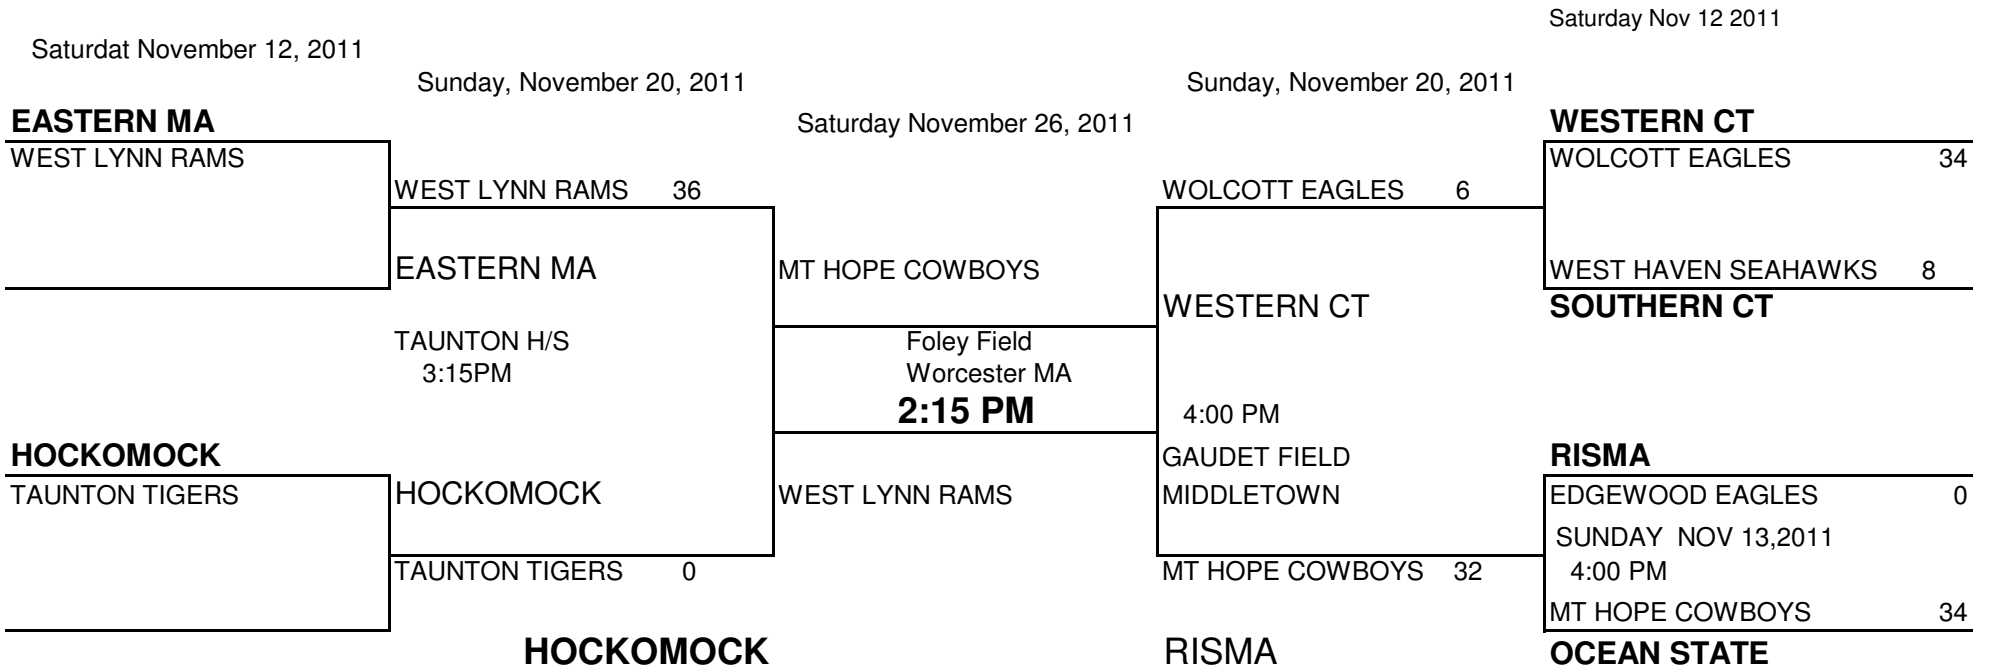

New England Region 2011 PLAY-OFFS
Division 2 Play-offs
Midget Division

HOST TEAMS ARE BOTTOM TEAMS

New England Region 2011 PLAY-OFFS

Division 2 Play-offs

Jr. Midget Division

Saturday Nov 12 2011

Saturday November 12, 2011

CENTRAL MA

TAUNTON H/S	1:30PM
-------------	--------

HOCKOMOCK

APPONEQUET	54
3:00 PM MEM. FIELD	
CONCORD NH	
CAPITAL CITY VIPERS	31

HOCKOMOCK	
APPONEQUET	38

NEW HAMPSHIRE

HOCKOMOCK

E PROV JR TOWNIES

OCEAN STATE

HOST TEAMS ARE BOTTOM TEAMS

New England Region 2011 PLAY-OFFS

Division 2 Play-offs

Pee Wee Division

HOST TEAMS ARE BOTTOM TEAMS

New England Region 2011 PLAY-OFFS

Division 2 Play-offs